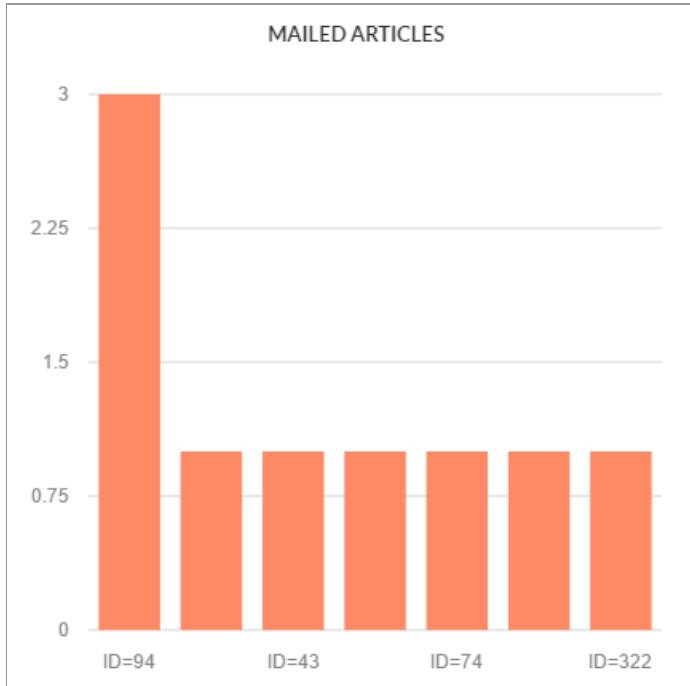

Most Mailed Articles

Gurjeet Kaur

4.39K 0

Most mailed articles Statistics page displays a list of most mailed articles arranged in descending order according to the number of times users have referred these articles to friends via email. Expand "**Statistics**" section in left navigation bar and click on "**Articles**" link. Article statistics page will display; click on "**Most Mailed**" tab to view most mailed articles report. In **ML editions**, the report displays the articles of the particular language only i.e. language selected in language drop-down. To view the most mailed articles in other languages, choose the respective language from the language drop-down available on the right-hand side of the screen. The page consists of two parts:

1. The right side of the page shows a bar graph representation of articles as shown below:

- X-axis of the graph represents the serial ID of the article in the knowledge base.
- Y-axis of the graph represents the number of times article has been mailed to a friend.
- When you move the mouse pointer over the bar, it will display the ID and the total email count (number of times the article was mailed).