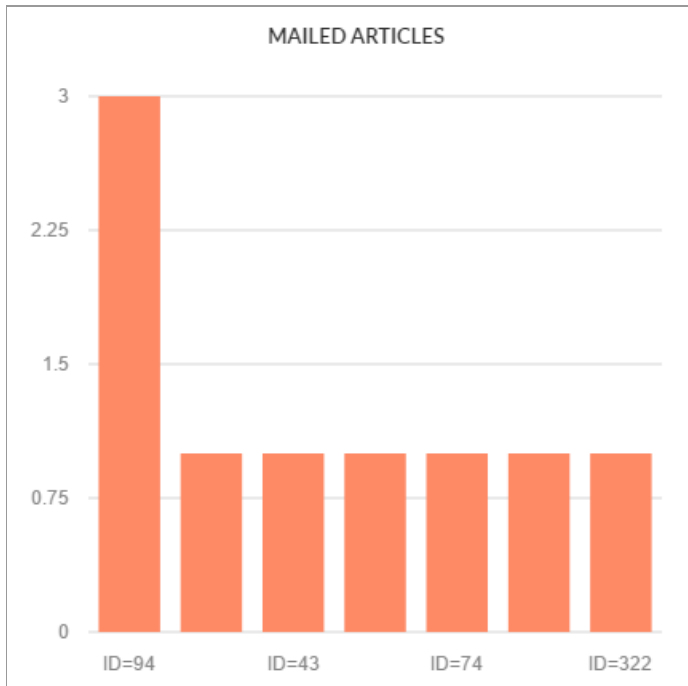

Most Mailed Articles

Gurjeet Kaur

4.18K 0

Most mailed articles Statistics page displays a list of most mailed articles arranged in descending order according to the number of times users have referred these articles to friends via email. Expand "**Statistics**" section in left navigation bar and click on "**Articles**" link. Article statistics page will display; click on "**Most Mailed**" tab to view most mailed articles report. In **ML editions**, the report displays the articles of the particular language only i.e. language selected in language drop-down. To view the most mailed articles in other languages, choose the respective language from the language drop-down available on the right-hand side of the screen. The page consists of two parts:

1. The right side of the page shows a bar graph representation of articles as shown below:

- X-axis of the graph represents the serial ID of the article in the knowledge base.
- Y-axis of the graph represents the number of times article has been mailed to a friend.
- When you move the mouse pointer over the bar, it will display the ID and the total email count (number of times the article was mailed).