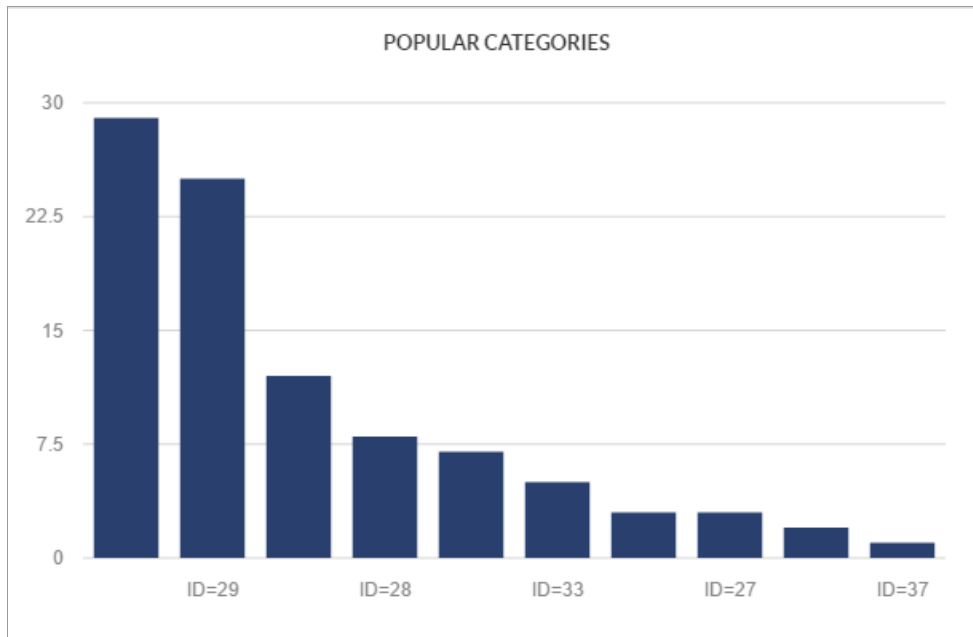

Popular Categories

Gurjeet Kaur

5.53K 0

The report displays a list of popular categories arranged in descending order according to the count of the total views of articles posted under these categories. Expand "**Statistics**" section in left navigation bar and click on "**Categories**" link. Category statistics page will display; click on "**Popular Categories**" tab to view the most popular categories report. In **ML editions**, the report displays the categories of the particular language only i.e. language selected in language drop-down. To view the most popular categories in other languages, choose the respective language from the language drop-down available on the right-hand side of the screen.

This page contains two parts:

1. The right side of the page shows a bar graph representation of the categories as shown below:

- The X-axis of the bar graph represents the serial ID of the category in the knowledge base.
- The Y-axis of the bar graph represents the count of the number of category views corresponding to the ID. Category views are the total views of all the articles posted under that category.
- You can place the mouse pointer on any bar to view its corresponding ID and count of category views.