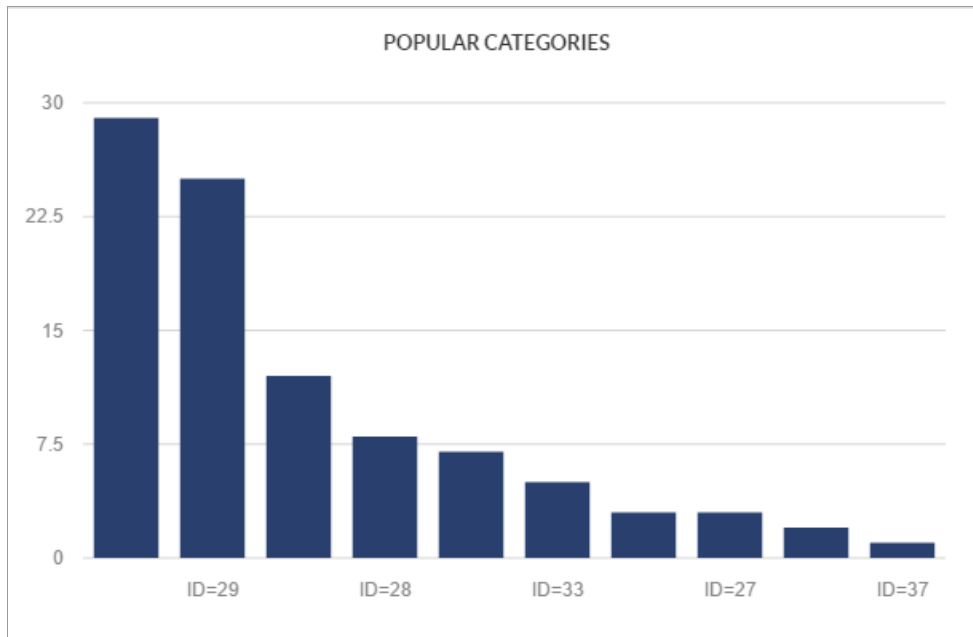

Popular Categories

Gurjeet Kaur

5.63K 0

The report displays a list of popular categories arranged in descending order according to the count of the total views of articles posted under these categories. Expand "**Statistics**" section in left navigation bar and click on "**Categories**" link. Category statistics page will display; click on "**Popular Categories**" tab to view the most popular categories report. **In ML editions**, the report displays the categories of the particular language only i.e. language selected in language drop-down. To view the most popular categories in other languages, choose the respective language from the language drop-down available on the right-hand side of the screen.

This page contains two parts:

1. The right side of the page shows a bar graph representation of the categories as shown below:

- The X-axis of the bar graph represents the serial ID of the category in the knowledge base.
- The Y-axis of the bar graph represents the count of the number of category views corresponding to the ID. Category views are the total views of all the articles posted under that category.
- You can place the mouse pointer on any bar to view its corresponding ID and count of category views.